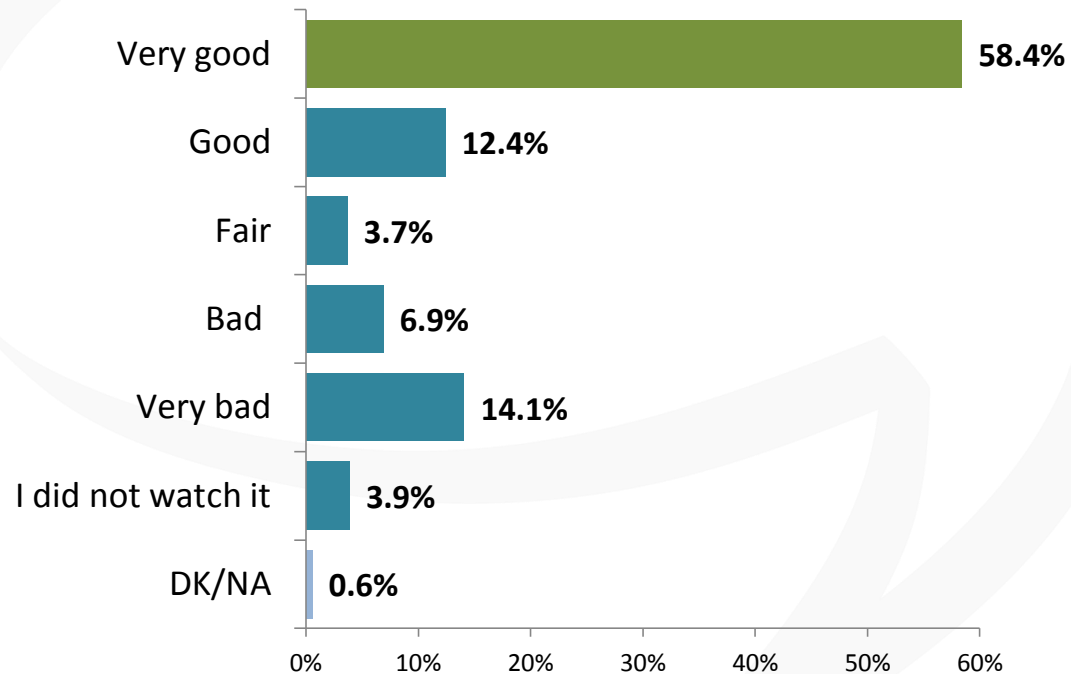

## Public Opinion Poll in Argentina

How would you rate the speech Mauricio Macri gave in the inauguration of the Congress ordinary sessions?

2000 CASES | MARCH 1 and 2, 2016 | ONLINE PANEL

# Public Opinion Poll in Argentina

Who has greater responsibility for the country's current financial situation?

2000 CASES | MARCH 1 and 2, 2016 | ONLINE PANEL

# Public Opinion Poll in Argentina